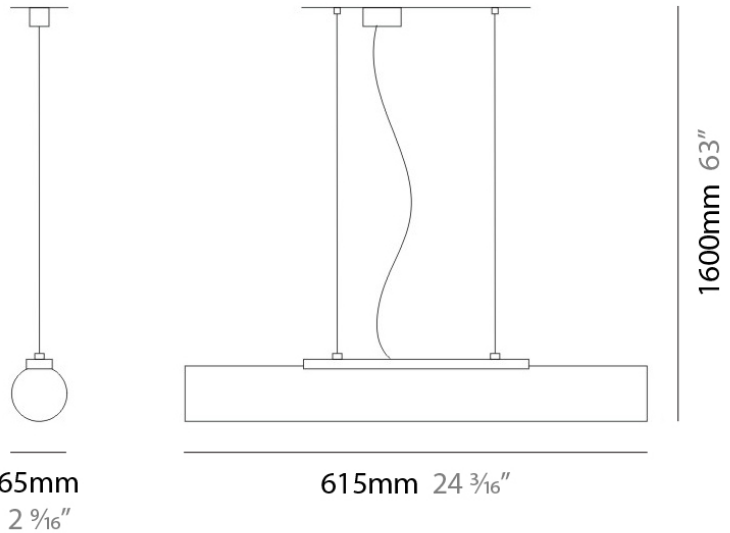

Division: Design

Mounting Type: Suspension

Mounting Location: Ceiling

Subcategory: Ambient

PHYSICAL

Shape: Cylinder

Length (mm): 615

Length (in): 24 ³/₁₆

Width (mm): 65

Width (in): 2 ³/₁₆

Max. Overall Height (mm): 1600

Max. Overall Height (in): 63

Light Distribution: Omnidirectional

Weight (kg): 2.3

Weight (lbs): 5

Diffuser: Satin White Glass

IP rating: IP20

OLYMPIA SURFACE

D23036

PROJECT	
TYPE	
NOTES	
QUANTITY	
DATE	

GENERAL

Series: Olympia
 Division: Design
 Mounting Type: Surface
 Mounting Location: Wall
 Subcategory: Ambient

PHYSICAL

Shape: Cylinder
 Length (mm): 615
 Length (in): 24 ³/₁₆
 Height (mm): 65
 Height (in): 2 ⁹/₁₆
 Extension (mm): 88
 Extension (in): 3 ⁷/₁₆
 Light Distribution: Omnidirectional
 Weight (kg): 1.8
 Weight (lbs): 4
 Diffuser: Satin White Glass
 Fixture Finish: GRY
 Fixture Material: Metal