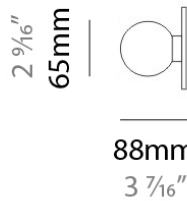

OLYMPIA SURFACE

D23036

PROJECT	
TYPE	
NOTES	
QUANTITY	
DATE	

GENERAL

Series: Olympia
Division: Design
Mounting Type: Surface
Mounting Location: Wall
Subcategory: Ambient

PHYSICAL

Shape: Cylinder
Length (mm): 615
Length (in): 24 ³/₁₆
Height (mm): 65
Height (in): 2 ⁹/₁₆
Extension (mm): 88
Extension (in): 3 ⁷/₁₆
Light Distribution: Omnidirectional
Weight (kg): 1.8
Weight (lbs): 4
Diffuser: Satin White Glass
Fixture Finish: GRY
Fixture Material: Metal

ELECTRICAL

Lamp Type: LED Retrofit
Input Wattage (W): 16
Bulb Included: Bulb Not Included
Total Output Wattage (W): 16 / 24
Max. Wattage Per Lamp (W): 16 / 24
Dimming: Non-Dimmable
Driver Included: Yes
Driver Location: Integrated
Input Voltage (V): 120 - 277
Output Voltage (V): 24

LED

Color Temperature (°K): 3000
CRI: >80 CRI
Lamp Life (hrs): 50000

OPTICAL

RATINGS AND CERTIFICATIONS

Certified By: CSA Certified to UL and CSA Standards
IP rating: IP20